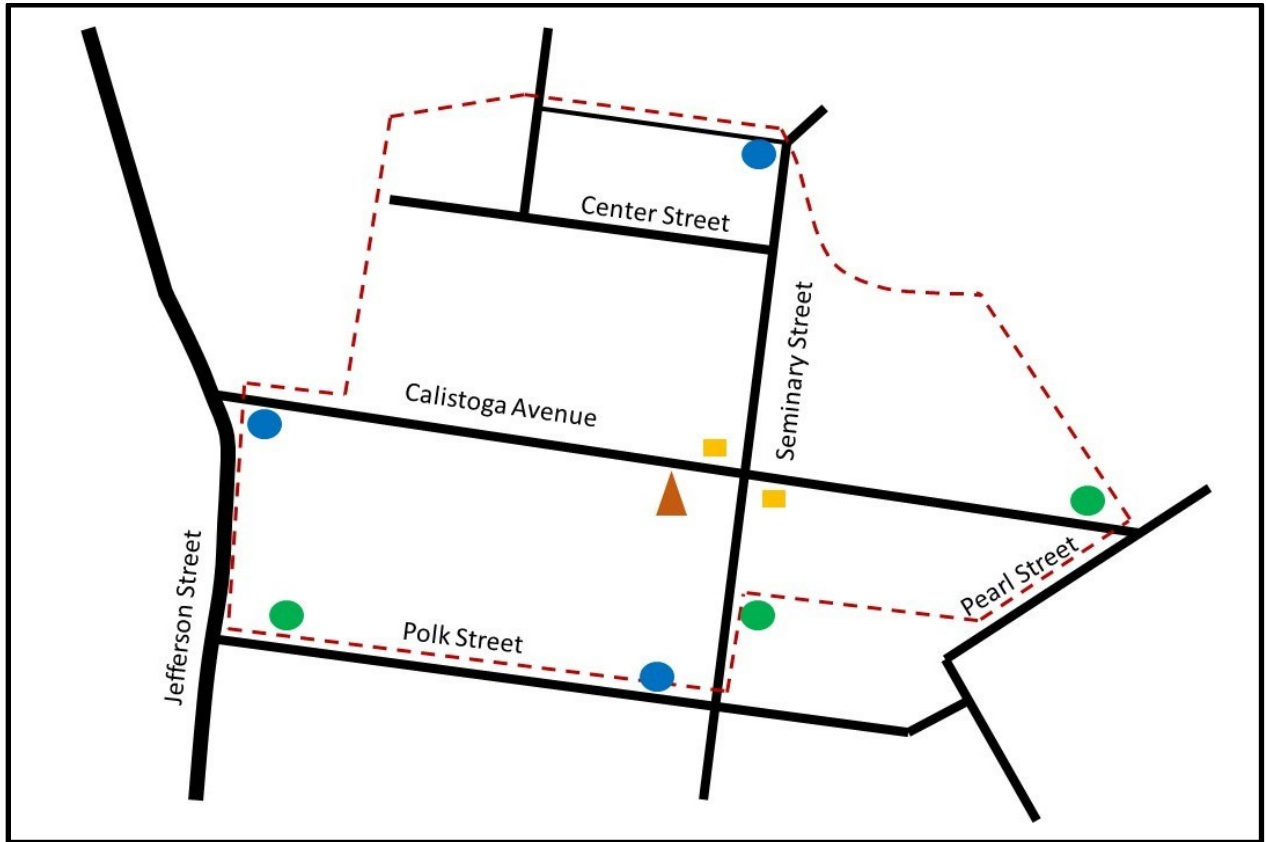

Location Map

Legend

-  Calistoga Avenue District Boundary
-  Large Gateway Pole Sign
-  Small Gateway Pole Sign
-  Monument Sign (Private Property)
-  Sidewalk Marker